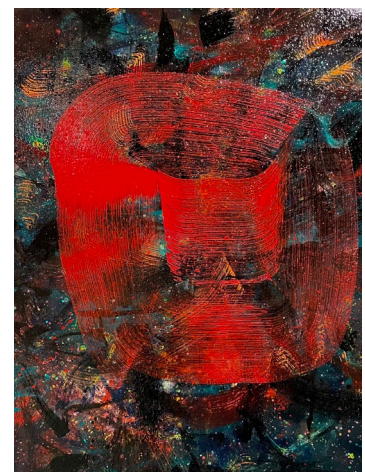

JOHNATHAN DAILY
Safir, 2019

Metamorphosis
Oil on canvas, framed
70 x 50 cm