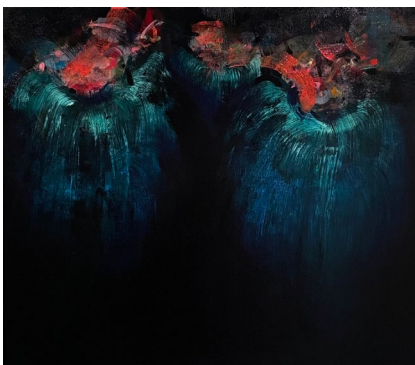

JOHNATHAN DAILY
In i lgen, 2020

Metamorphosis
Oil on canvas, framed
120 x 140 cm