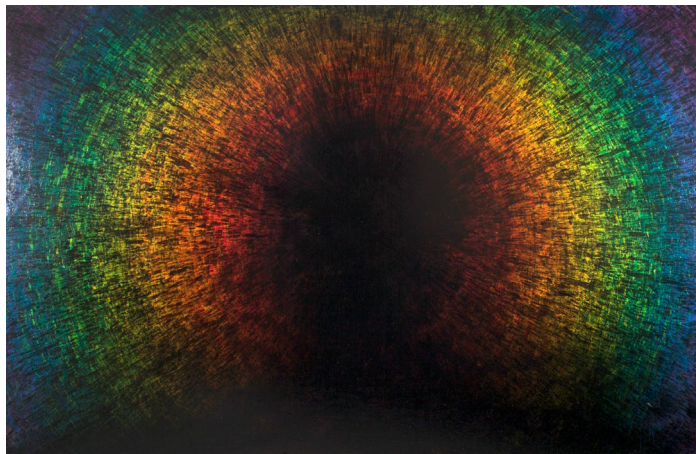

JOHNATHAN DAILY
Black Rainbow #11, 2013

Black Rainbow
Oil on canvas, framed
140 x 220 cm