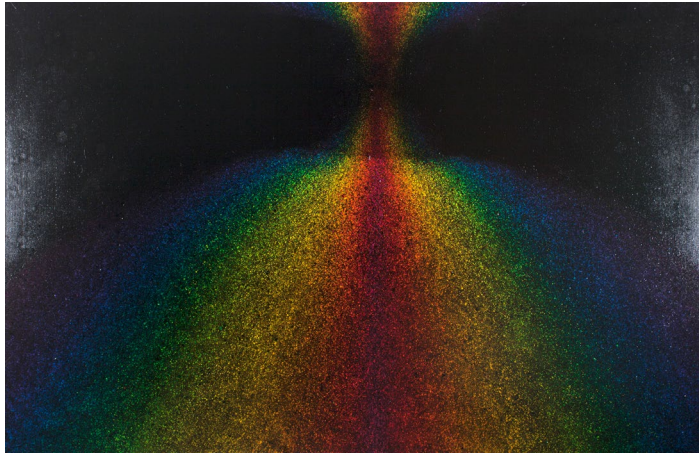

D
U
GALLER
R
R

Deborah Duerr
deborah@galleriduerr.com
galleriduerr.com
+46 70 307 34 32

JOHNATHAN DAILY
Black Rainbow #10, 2013

Black Rainbow
Oil on canvas, framed
140 x 220 cm