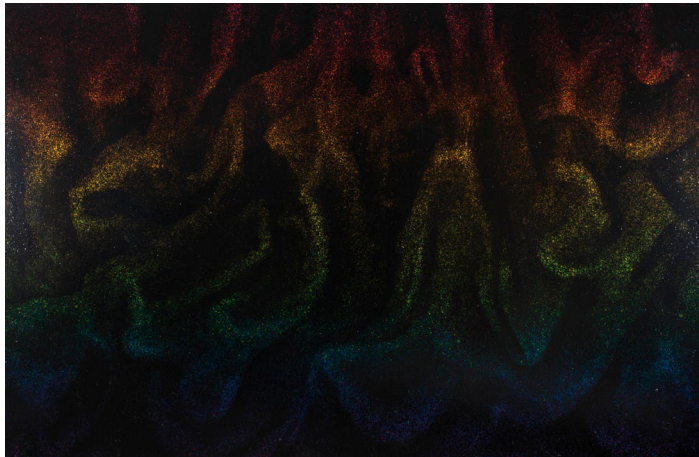

JOHNATHAN DAILY
Black Rainbow #12, 2013

Black Rainbow
Oil on canvas, framed
140 x 220 cm