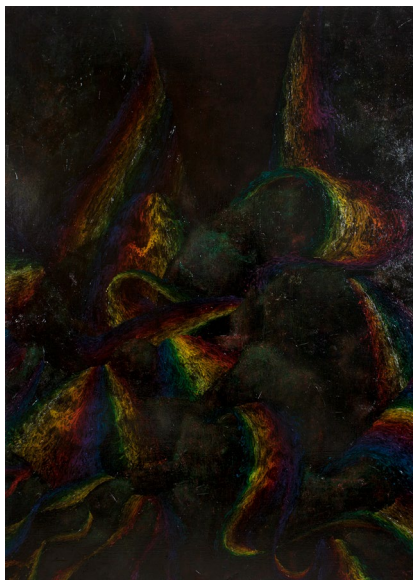

Black Rainbow
Oil on canvas, framed
140 x 220 cm

JOHNATHAN DAILY
Black Rainbow #2, 2013

Black Rainbow
Oil on canvas, framed
140 x 100 cm

JOHNATHAN DAILY
Black Rainbow #1, 2013

Black Rainbow
Oil on canvas, framed
140 x 100 cm