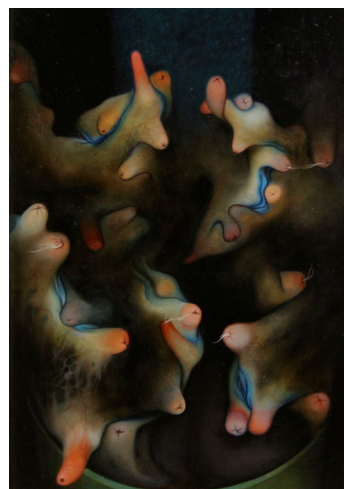

Corporeal
Oil on canvas, framed
20 x 24 cm

JOHNATHAN DAILY
Thoughtform, 2011

Corporeal
Oil on canvas, framed
34 x 30 cm

JOHNATHAN DAILY
Orifuse, 2012

Corporeal
Oil on canvas, framed
18 x 16 cm

JOHNATHAN DAILY
Swarm, 2011