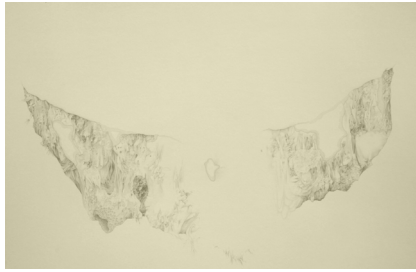

JOHNATHAN DAILY
Untitled, 2007

Life Science
Graphite on paper, framed
64 x 98 cm