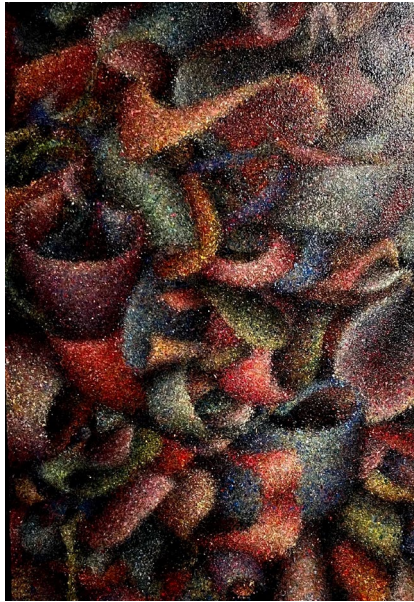

D
U
GALLERI
R
R

Deborah Duerr
deborah@galleriduerr.com
galleriduerr.com
+46 70 307 34 32

JOHNATHAN DAILY
Skript, 2020

Metamorphosis
Oil on canvas, framed
69,5 x 50 cm