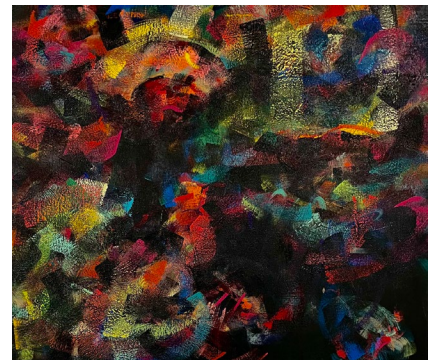

JOHNATHAN DAILY
Rhapsody in Ecstasy, 2020

Metamorphosis
Oil on canvas, framed
120 x 140 cm