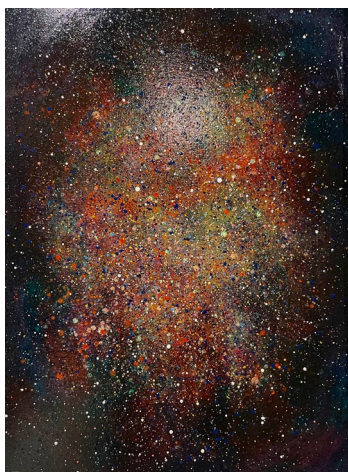

JOHNATHAN DAILY
Pusta Ut, 2019

Metamorphosis
Oil on canvas, framed
70 x 50 cm